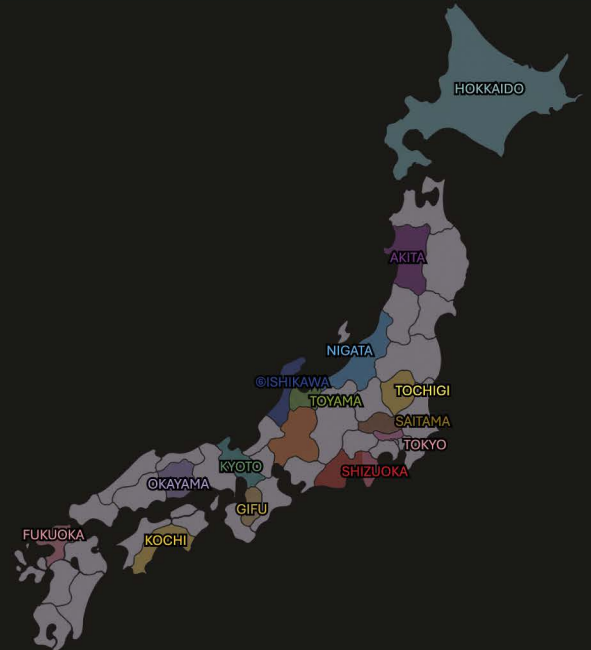

SAKE TRAVEL JAPAN

Taste Sake from Each Region / All sake is served in 180ml bottles

PREMIUM SELECTION

白龍 純米吟醸
Hakuryu Junmai Ginjo
Nigata
No.4051.. **290 THB**
Multiple Award-Winning

銀盤 純米吟醸
Ginban Junmai Ginjo
Toyama
No.4050.. **290 THB**
26 Gold Awards in Total

英勲 純米
Eikun Junmai
Kyoto
No.4064.. **290 THB**
14 Consecutive Gold Awards

No.4070 SAKE TASTING SET

Choose Any 3
(3 × 180ml bottles)

Includes 1 Premium Selection
and 2 Signature Sake

★BEST VALUE **690 THB**

SIGNATURE SELECTION

EASY TO DRINK
Smooth / Light / Easy

千歳鶴 吟風純米
Chitosezuru Ginpu Junmai
Hokkaido
No.4060.. **260 THB**

ほまれ麒麟
Homare kirin Ordinary
Nigata
No.4055.. **260 THB**

千代菊 特別本醸造
Chiyogiku Special Honjozo
Gifu
No.4069.. **240 THB**

北冠 純米吟醸
Hokkan Junmai Ginjo
Tochigi
No.4065.. **240 THB**

FRUITY & SWEET
Fruity / Sweet / Smooth

桜日本 特別純米
Sakura Nihon Special Junmai
Okayama
No.4058.. **290 THB**

まいんど白川 にごり酒
Mild Shirakawa Sweet sake
Gifu
No.4054.. **260 THB**

花の舞 純米
Hananomai Junmai
Shizuoka
No.4062.. **260 THB**

BALANCED
Blanced / Rich / Smooth

帝松 純米吟醸
Mikadomatsu Junmai Ginjo
Saitama
No.4068.. **260 THB**

喜多屋 特別純米
Kitaya Special Junmai
Fukuoka
No.4067.. **260 THB**

秩父錦 特別本醸造
Chichibu Nishiki Honjozo
Saitama
No.4063.. **240 THB**

福正宗 純米
Fukumasamune Junmai
Ishikawa
No.4057.. **240 THB**

爛漫純米
Ranman Junmai
Akita
No.4056.. **240 THB**

DRY & CRISP
Dry / Crisp / Bold

長者盛 本醸造
Chojyazakari Honjozo
Nigata
No.4061.. **260 THB**

澤乃井 本醸造大辛口
Sawanoi Otokozake Honjozo
Tokyo
No.4052.. **260 THB**

決戦関ヶ原 本醸造
Kessen Sekigahara Honjozo
Gifu
No.4066.. **240 THB**

銀盤純米吟醸
Maboroshi no Taki Ginjo
Toyama
No.4053.. **240 THB**

土佐菊水 純米吟醸
Tosakikusui Junmai Ginjo
Kochi
No.4059.. **240 THB**