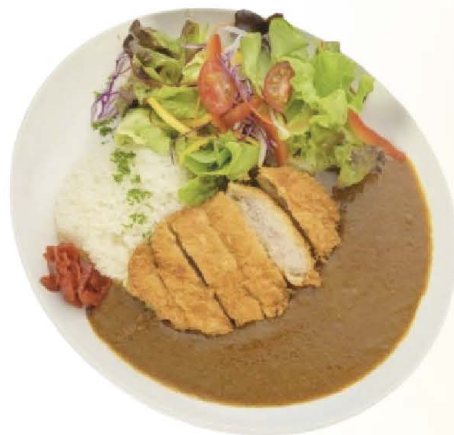

No.9090 デミかつカレー

DEMI KATSU CURRY 329.-

Pork Cutlet Curry with Demi-Glace Sauce

This price does not include tax and service charge