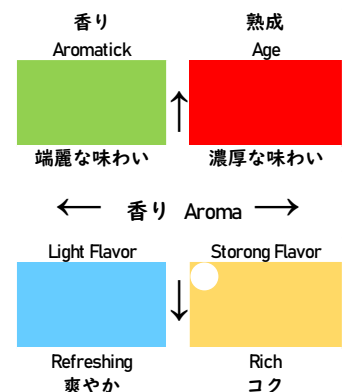

白鶴まる

HAKUTSURU Maru

No,075 Glass 180ml.....119B

No,078 Pack 2000ml....1199B